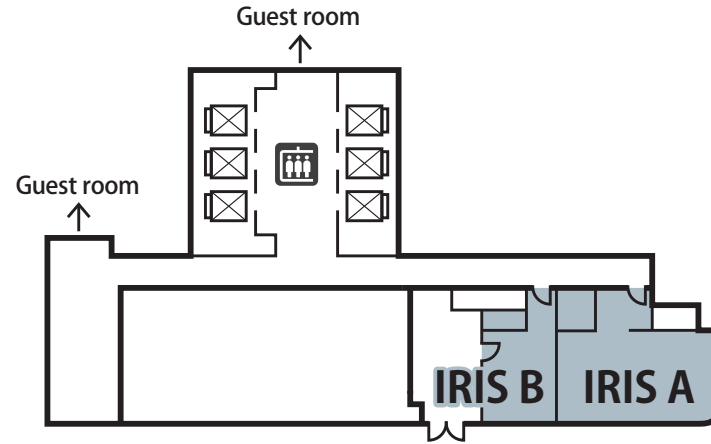

**HOTEL
METROPOLITAN**
TOKYO IKEBUKURO JR-EAST

Restroom Restroom Restaurant & Bar Elevator Escalator

FLOOR MAP

2F

**HOTEL
METROPOLITAN**
TOKYO IKEBUKURO JR-EAST

 Restroom  Restroom  Restaurant & Bar  Elevator  Escalator

FLOOR MAP

3F

**HOTEL
METROPOLITAN**
TOKYO IKEBUKURO JR-EAST

- Restroom
- Restroom
- Restaurant & Bar
- Elevator
- Escalator

FLOOR MAP

4F

**HOTEL
METROPOLITAN**
TOKYO IKEBUKURO JR-EAST

- Restroom
- Restroom
- Restaurant & Bar
- Elevator
- Escalator

FLOOR MAP

5F

FLOOR MAP

25F