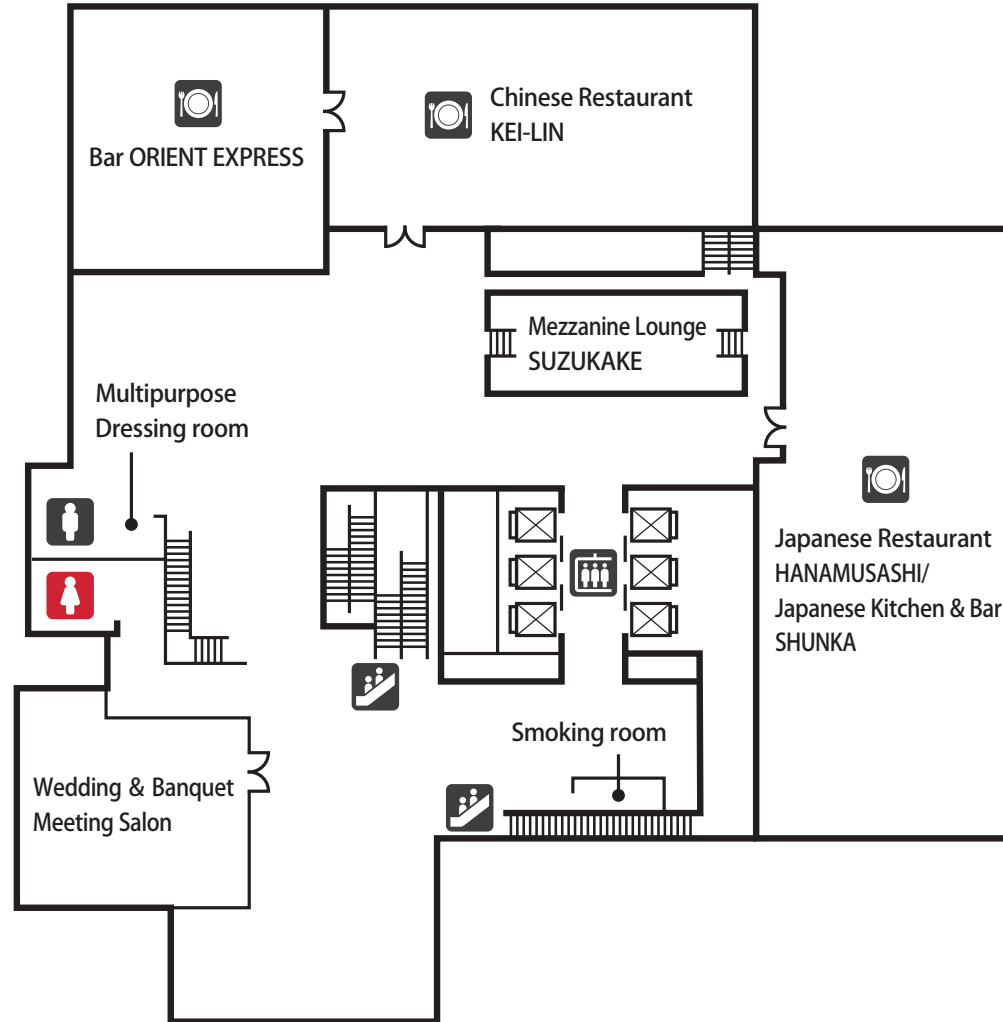

**HOTEL
METROPOLITAN**
TOKYO IKEBUKURO JR-EAST

Restroom Restroom Restaurant & Bar Elevator Escalator

FLOOR MAP

2F

**HOTEL
METROPOLITAN**
TOKYO IKEBUKURO JR-EAST

 Restroom  Restroom  Restaurant & Bar  Elevator  Escalator

FLOOR MAP

3F

**HOTEL
METROPOLITAN**
TOKYO IKEBUKURO JR-EAST

- Restroom
- Restroom
- Restaurant & Bar
- Elevator
- Escalator

FLOOR MAP

4F

**HOTEL
METROPOLITAN**
TOKYO IKEBUKURO JR-EAST

- Restroom
- Restroom
- Restaurant & Bar
- Elevator
- Escalator

FLOOR MAP

5F

FLOOR MAP

25F