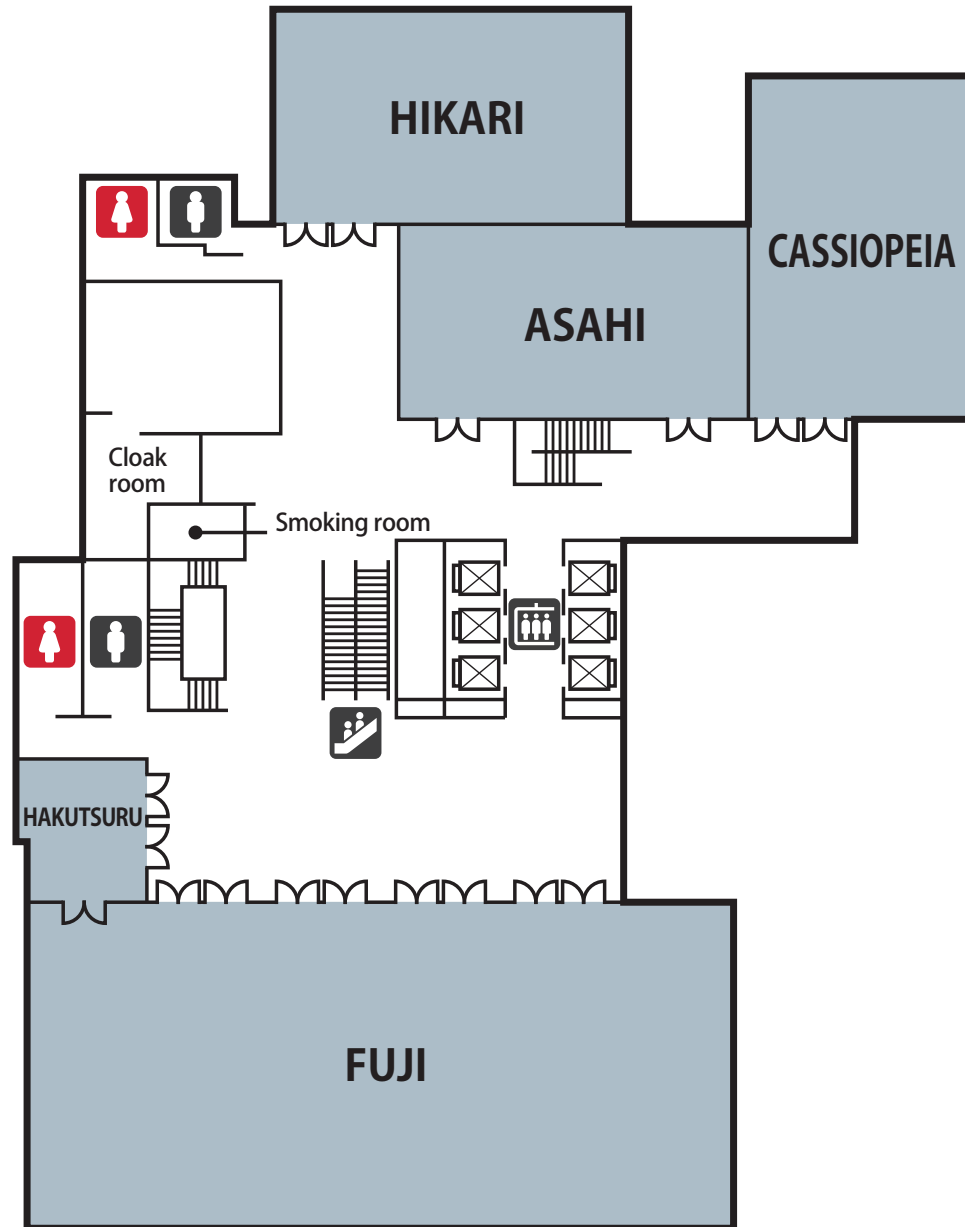

**HOTEL
METROPOLITAN**
TOKYO IKEBUKURO JR-EAST

Restroom Restroom Restaurant & Bar Elevator Escalator

FLOOR MAP

2F

**HOTEL
METROPOLITAN**
TOKYO IKEBUKURO JR-EAST

 Restroom  Restroom  Restaurant & Bar  Elevator  Escalator

FLOOR MAP

3F

**HOTEL
METROPOLITAN**
TOKYO IKEBUKURO JR-EAST

- Restroom
- Restroom
- Restaurant & Bar
- Elevator
- Escalator

FLOOR MAP

4F

**HOTEL
METROPOLITAN**
TOKYO IKEBUKURO JR-EAST

- Restroom
- Restroom
- Restaurant & Bar
- Elevator
- Escalator

FLOOR MAP

5F

FLOOR MAP

25F