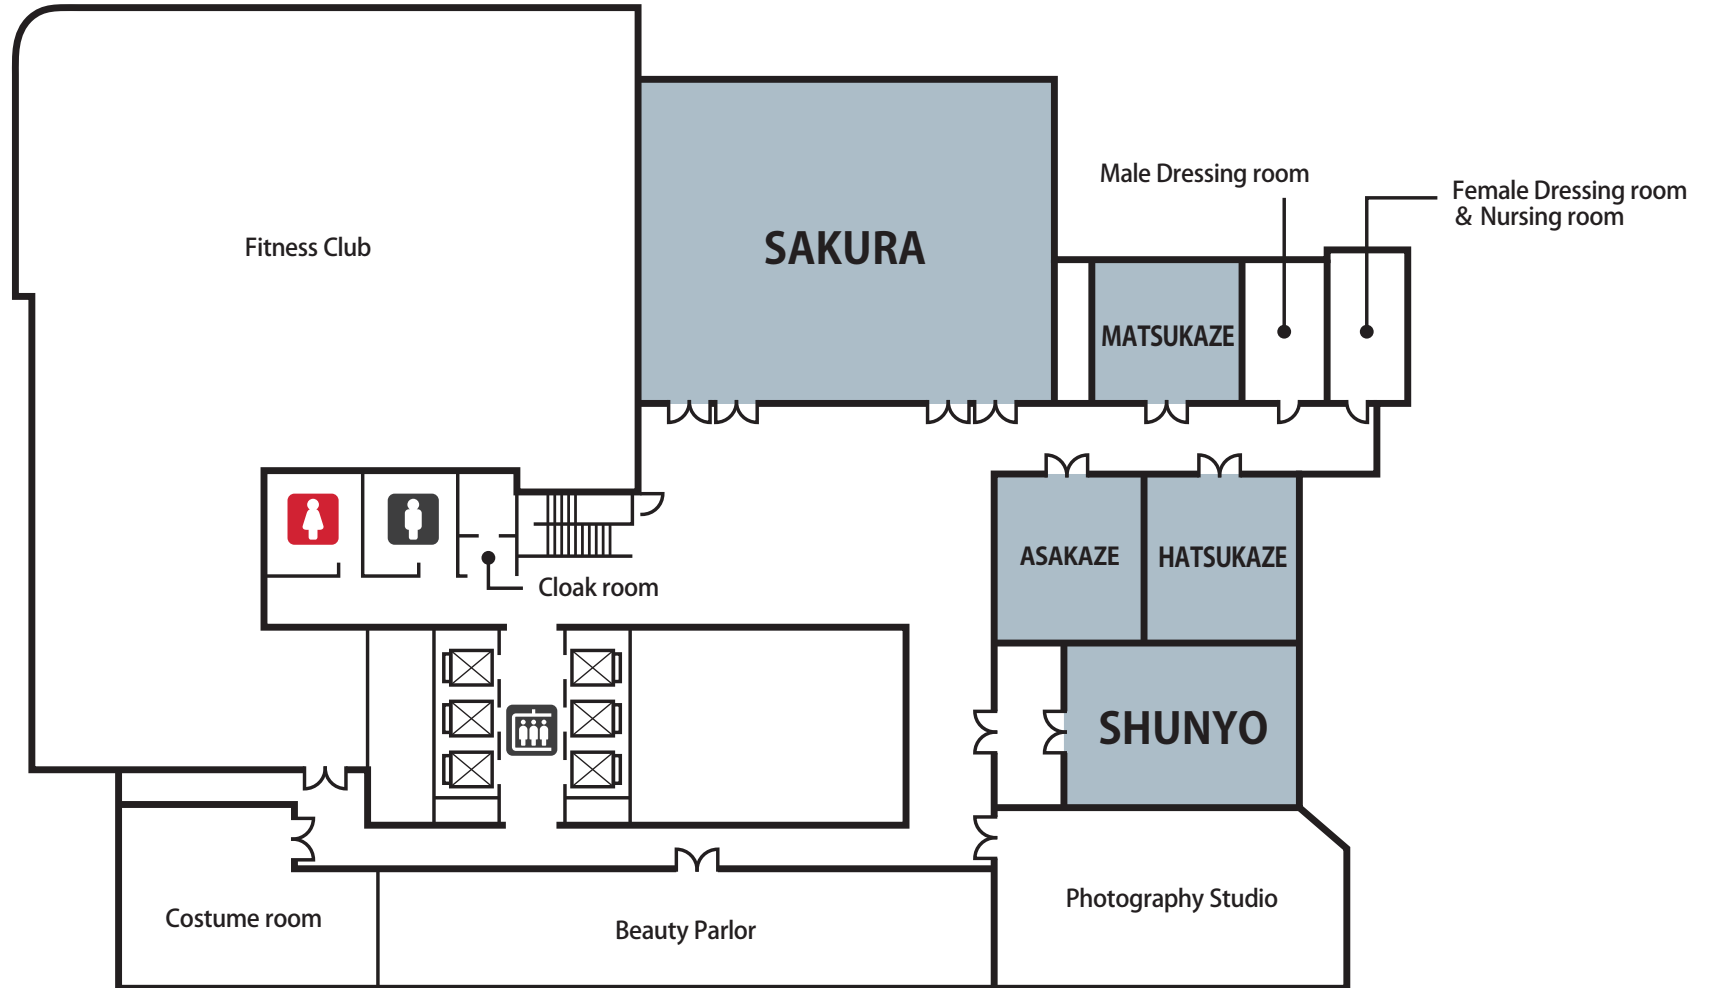

**HOTEL
METROPOLITAN**
TOKYO IKEBUKURO JR-EAST

Restroom Restroom Restaurant & Bar Elevator Escalator

FLOOR MAP

2F

**HOTEL
METROPOLITAN**
TOKYO IKEBUKURO JR-EAST

 Restroom  Restroom  Restaurant & Bar  Elevator  Escalator

FLOOR MAP

3F

**HOTEL
METROPOLITAN**
TOKYO IKEBUKURO JR-EAST

- Restroom
- Restroom
- Restaurant & Bar
- Elevator
- Escalator

FLOOR MAP

4F

**HOTEL
METROPOLITAN**
TOKYO IKEBUKURO JR-EAST

- Restroom
- Restroom
- Restaurant & Bar
- Elevator
- Escalator

FLOOR MAP

5F

FLOOR MAP

25F