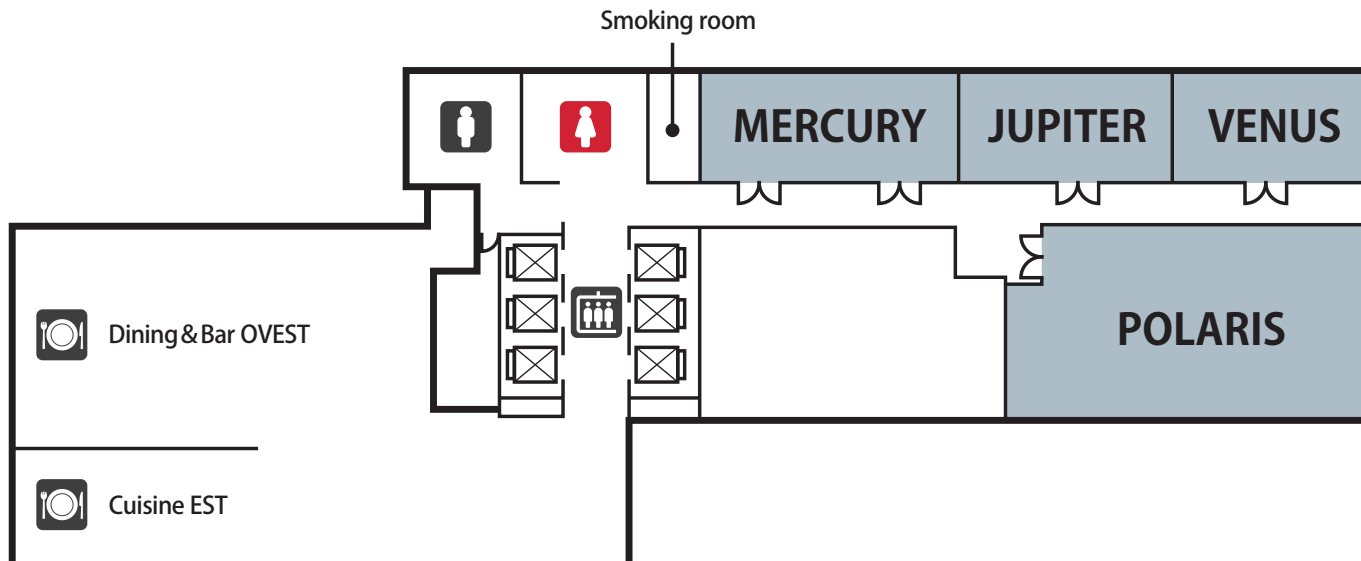

**HOTEL
METROPOLITAN**
TOKYO IKEBUKURO JR-EAST

Restroom Restroom Restaurant & Bar Elevator Escalator

FLOOR MAP

2F

**HOTEL
METROPOLITAN**
TOKYO IKEBUKURO JR-EAST

 Restroom  Restroom  Restaurant & Bar  Elevator  Escalator

FLOOR MAP

3F

**HOTEL
METROPOLITAN**
TOKYO IKEBUKURO JR-EAST

- Restroom
- Restroom
- Restaurant & Bar
- Elevator
- Escalator

FLOOR MAP

4F

**HOTEL
METROPOLITAN**
TOKYO IKEBUKURO JR-EAST

- Restroom
- Restroom
- Restaurant & Bar
- Elevator
- Escalator

FLOOR MAP

5F

FLOOR MAP

25F