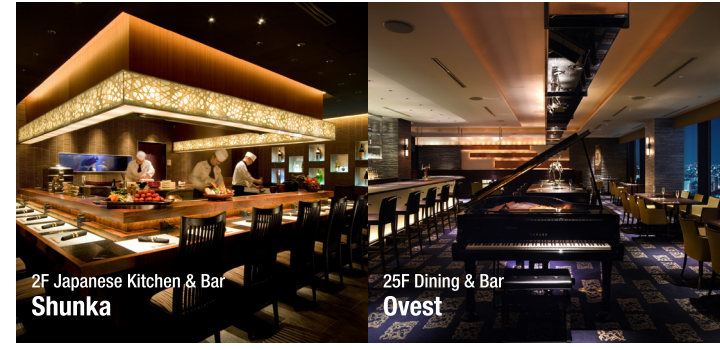

**5** TOBU HOPE CENTER

**MENU**

- Sushi
- Tonkatsu
- Pasta&Pizza
- Ramen
- Soba
- Cafe

**6** LUMINE IKEBUKURO

Fashion stores ..... 11am - 21pm  
Restaurants ..... 11am - 22pm  
tax-free Counter ..... 11am - 21pm