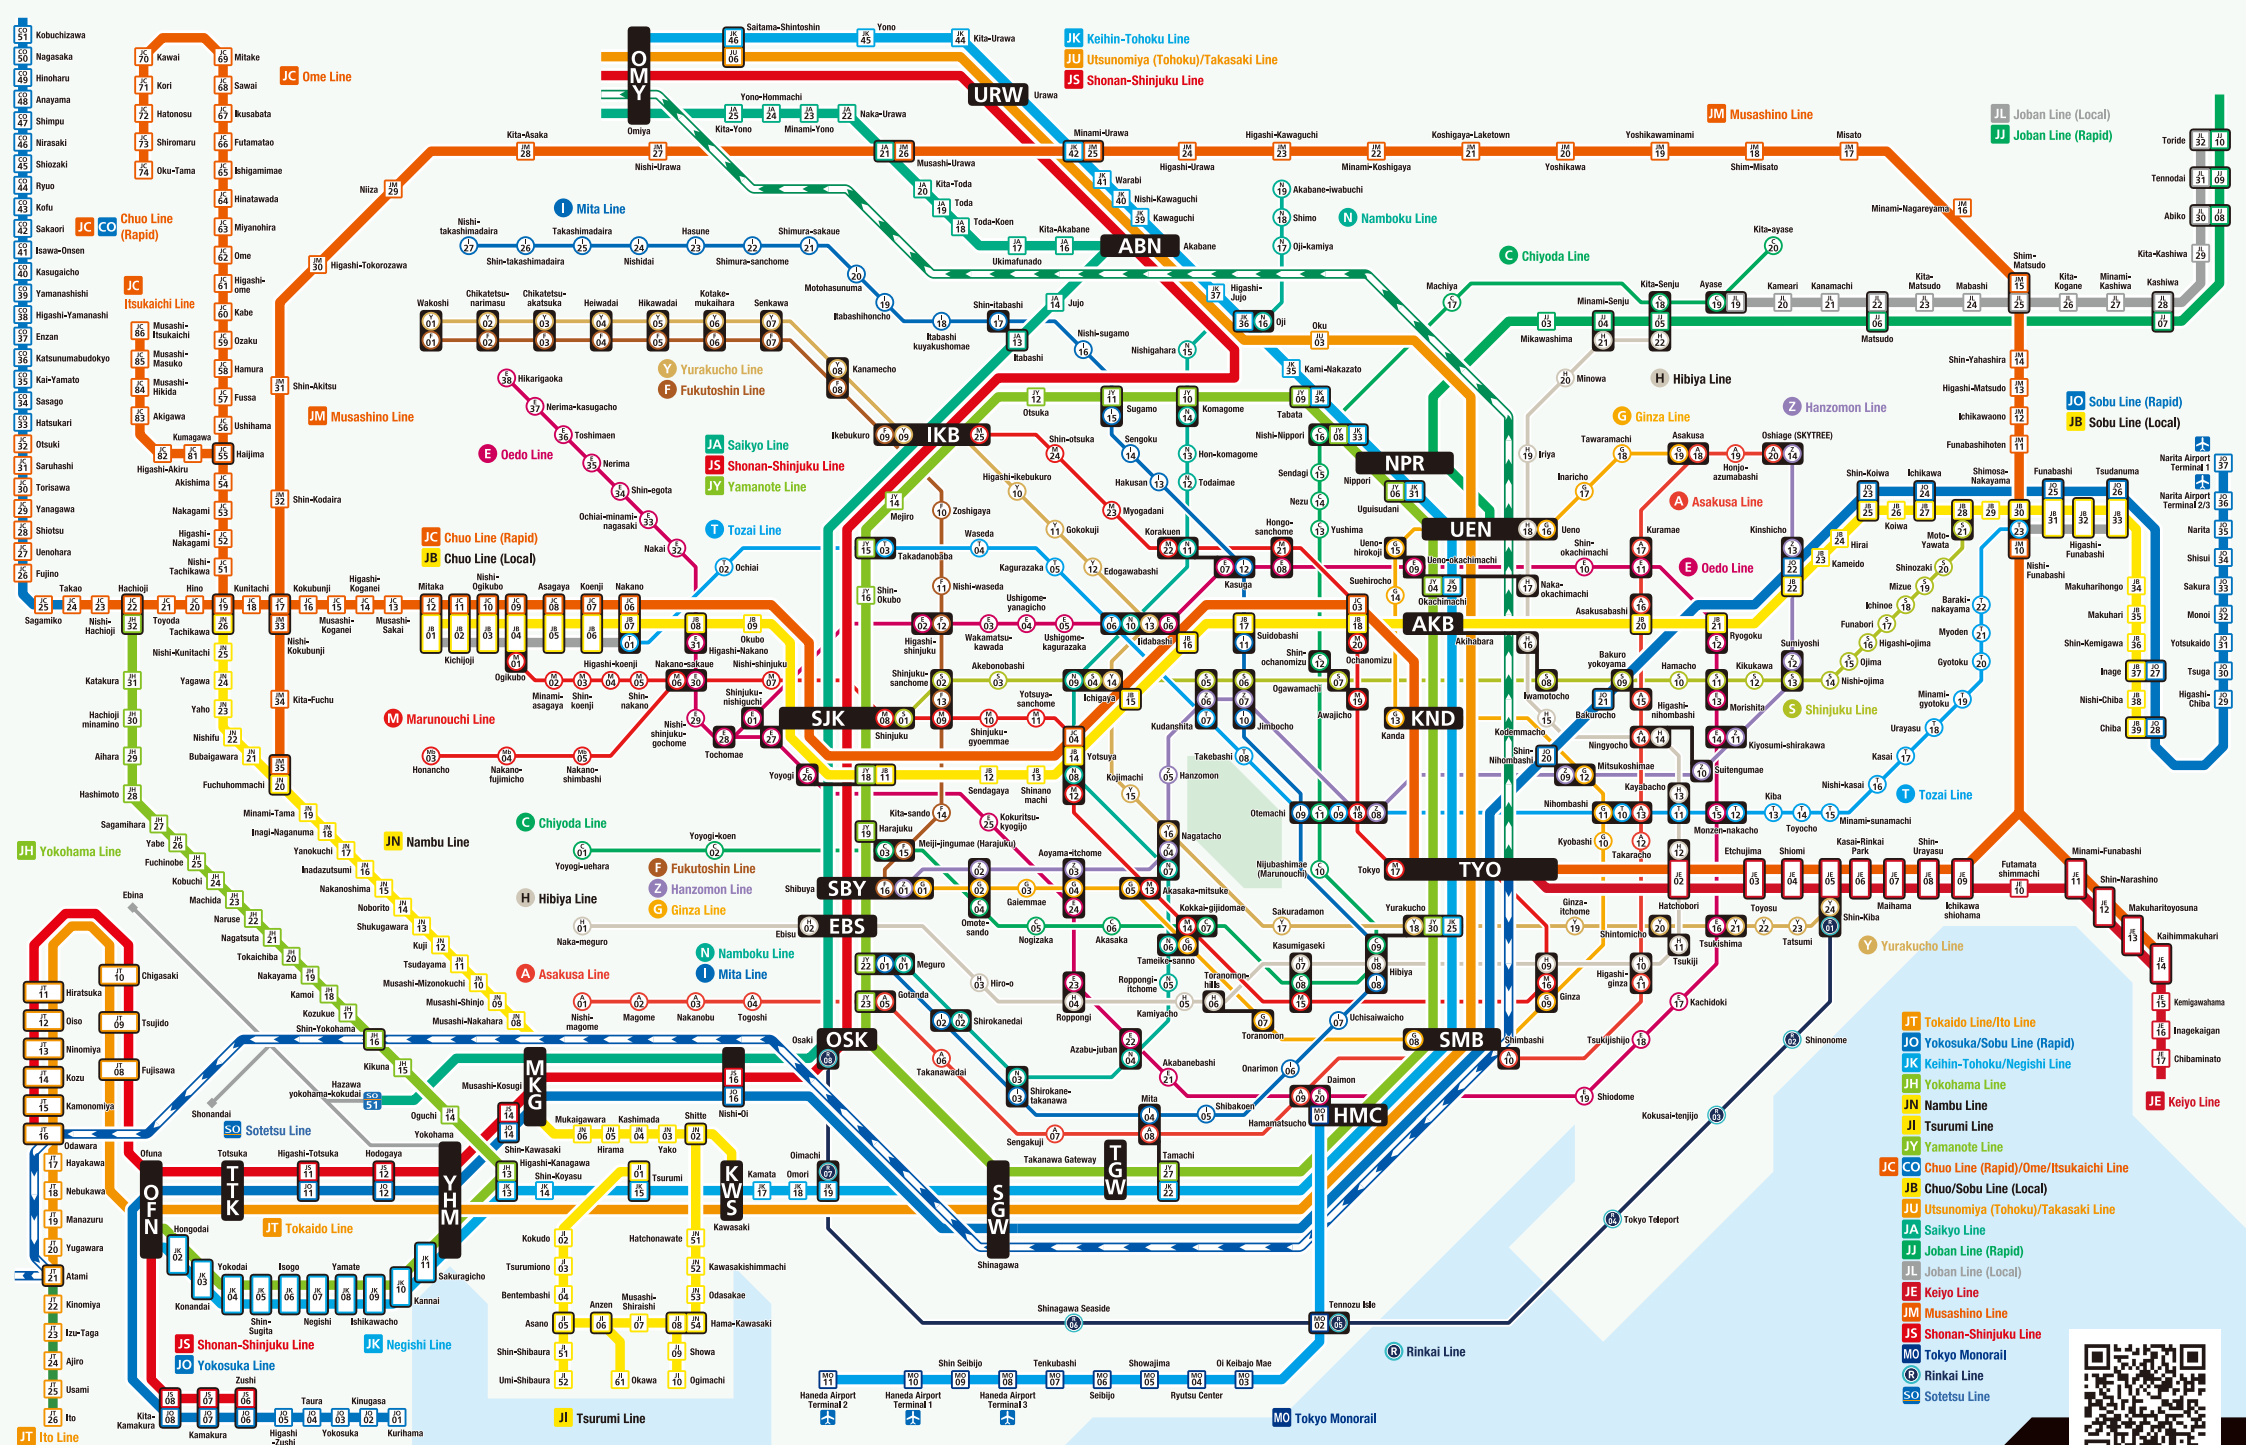

**5** TOBU HOPE CENTER

**MENU**

- Sushi
- Tonkatsu
- Pasta&Pizza
- Ramen
- Soba
- Cafe

**6** LUMINE IKEBUKURO

Fashion stores ..... 11am - 21pm  
Restaurants ..... 11am - 22pm  
tax-free Counter ..... 11am - 21pm

**7** HOTEL METROPOLITAN TOKYO IKEBUKURO JR-EAST

Tel : 03-3980-1111

- IT Tokaido Line/To Line
- JO Yokosuka/Sobu Line (Rapid)
- JK Keihin-Tohoku/Negishi Line
- JH Yokohama Line
- JN Nambu Line
- JI Tsurumi Line
- JY Yamanote Line
- JC Chuo Line (Rapid)/Ome/Itsukaichi Line
- JB Chuo/Sobu Line (Local)
- JU Utsunomiya (Tohoku)/Takasaki Line
- JA Saikyo Line
- JJ Joban Line (Rapid)
- JL Joban Line (Local)
- JE Keio Line
- IM Musashino Line
- JS Shonan-Shinjuku Line
- MO Tokyo Monorail
- TK Rinkai Line
- SO Sotetsu Line

JR/Metro Railways System

## SHOPPING, EATING & ENTERTAINMENT

HOW TO GO to Tourist Destination on the Map by Train.

<ul style="list-style-type: none"> <li>JY 17 Shinjuku</li> <li>JY 05 Ueno</li> <li>JY 01 Tokyo</li> <li>JY 03 Akihabara</li> <li>M 16 Tokyo Metro Marunouchi Line</li> </ul>	<ul style="list-style-type: none"> <li>OH 47 Odawara</li> <li>OH 51 Hakone</li> <li>G 19 Asakusa</li> <li>JE 07 Maihama</li> <li>JB 21 Ryogoku</li> </ul>	<ul style="list-style-type: none"> <li>OH 47 Odawara</li> <li>OH 51 Hakone</li> <li>TS 02 Oshiage</li> </ul>	
--	---	--	--