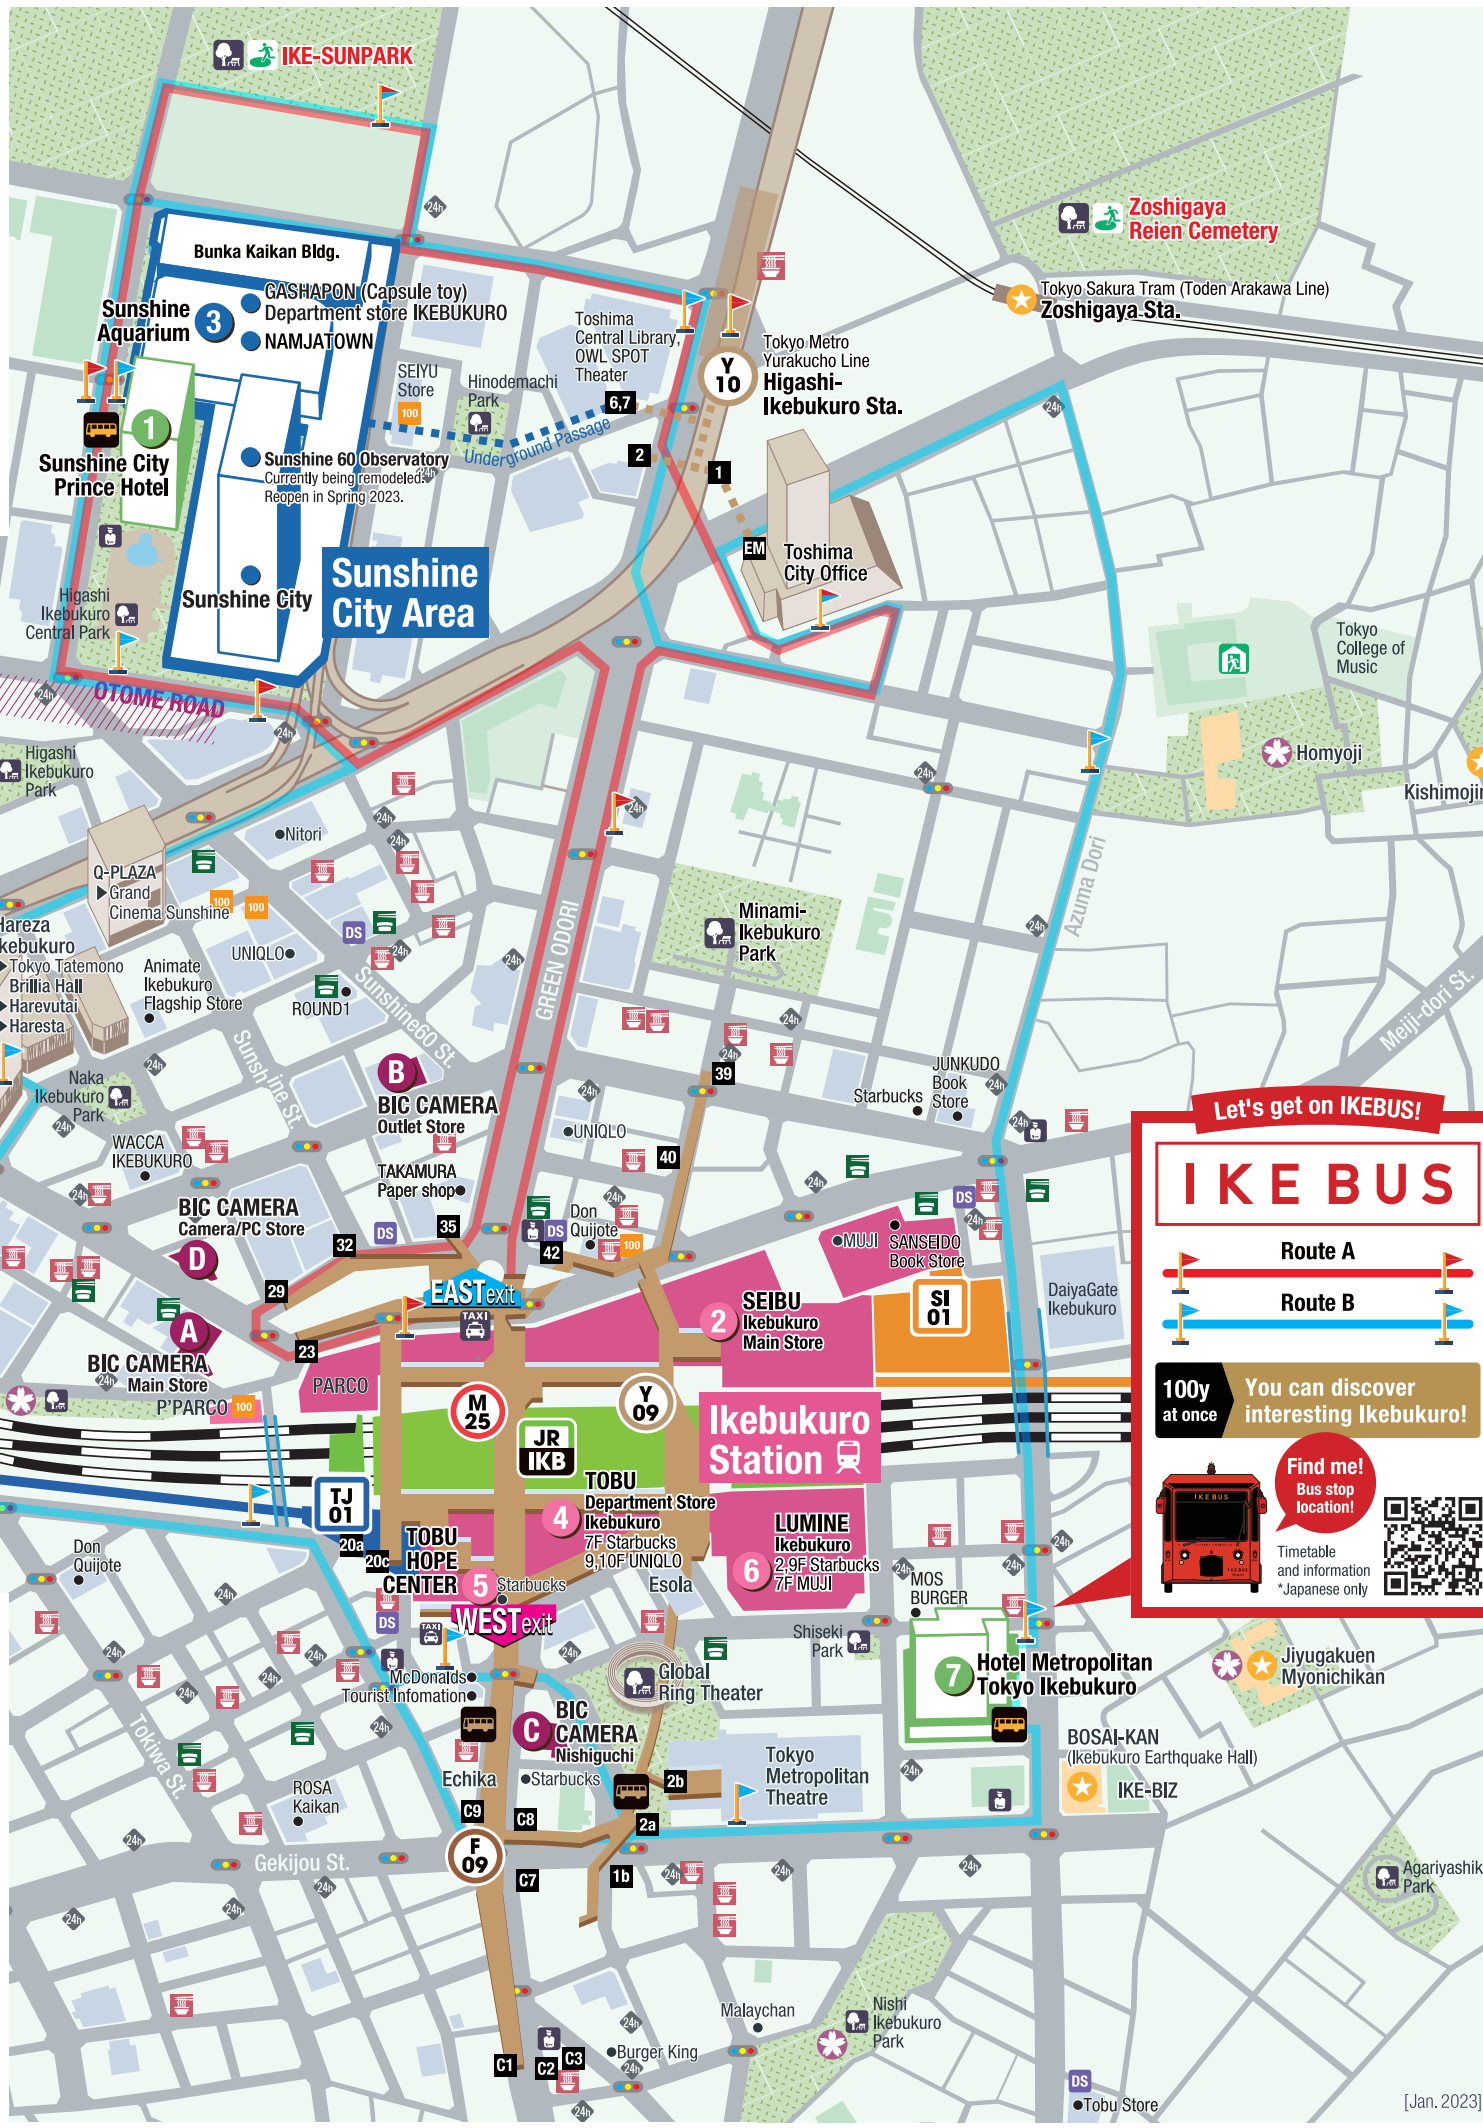

**BicCamera**

Ikebukuro Main Store **A**  
Outlet Store **B** / Nishiguchi **C**  
Camera/PC Store **D**

**3** sunshine aquarium

**TOBU DEPARTMENT STORE IKEBUKURO**

**Coupon Exchange Ticket**

优惠券兑换券 優惠券兌換券  
쿠폰 교환권 優惠券兌換券

**7** HOTEL METROPOLITAN TOKYO IKEBUKURO JR-EAST

Tel : 03-3980-1111

- IT Tokaido Line/To Line
- JO Yokosuka/Sobu Line (Rapid)
- JK Keihin-Tohoku/Negishi Line
- JH Yokohama Line
- JN Nambu Line
- JI Tsurumi Line
- JY Yamanote Line
- JC Chuo Line (Rapid)/Ome/Itsukaichi Line
- JB Chuo/Sobu Line (Local)
- JU Utsunomiya (Tohoku)/Takasaki Line
- JA Saikyo Line
- JJ Joban Line (Rapid)
- JL Joban Line (Local)
- JE Keio Line
- IM Musashino Line
- JS Shonan-Shinjuku Line
- MO Tokyo Monorail
- TK Rinkai Line
- SO Sotetsu Line

# GUIDE+MAP

## SHOPPING, EATING & ENTERTAINMENT

HOW TO GO to Tourist Destination on the Map by Train.

<ul style="list-style-type: none"> <li>JY 17 Shinjuku</li> <li>JY 05 Ueno</li> <li>JY 01 Tokyo</li> <li>JY 03 Akihabara</li> <li>M 16 Tokyo Metro Marunouchi Line</li> </ul>	<ul style="list-style-type: none"> <li>OH 47 Odawara</li> <li>OH 51 Hakone</li> <li>G 19 Asakusa</li> <li>JE 07 Maihama</li> <li>JB 21 Ryogoku</li> </ul>	<ul style="list-style-type: none"> <li>OH 47 Odawara</li> <li>OH 51 Hakone</li> <li>TS 02 Oshiage</li> </ul>	
--	---	--	--