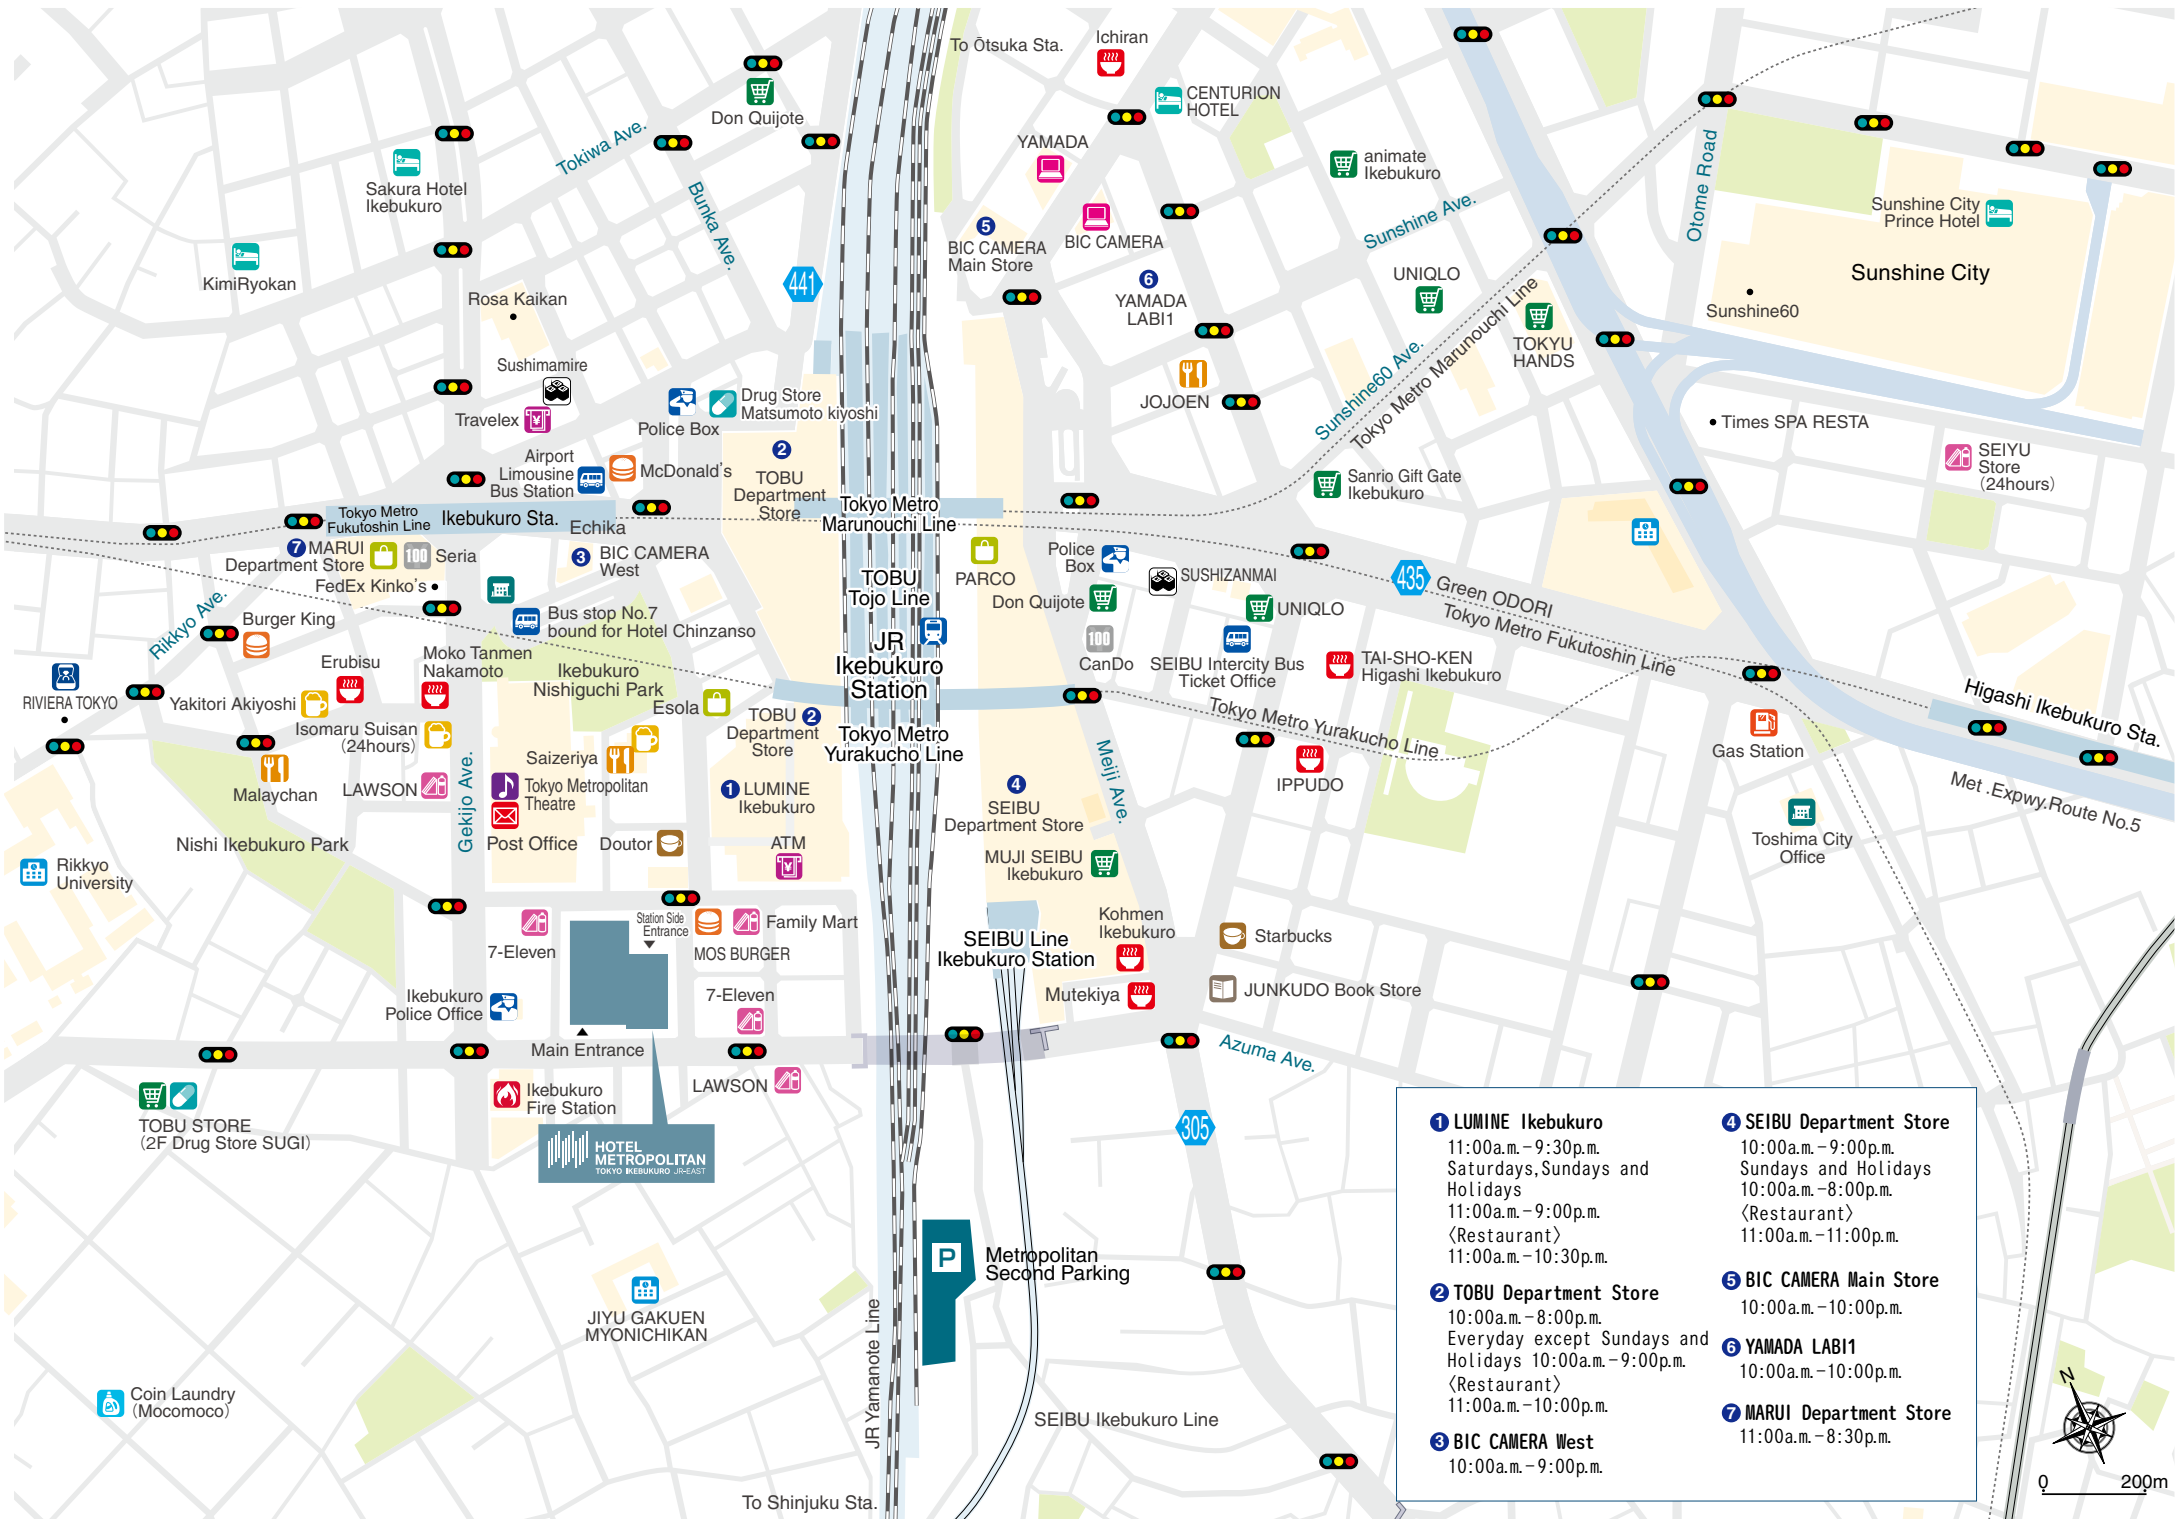

Location Map

1-6-1, Nishi-Ikebukuro, Toshima-ku Tokyo 171-8505
03-3980-1111

- | | |
|---|---|
| <p>1 LUMINE Ikebukuro
 11:00a.m. – 9:30p.m.
 Saturdays, Sundays and
 Holidays
 11:00a.m. – 9:00p.m.
 <Restaurant>
 11:00a.m. – 10:30p.m.</p> | <p>4 SEIBU Department Store
 10:00a.m. – 9:00p.m.
 Sundays and Holidays
 10:00a.m. – 8:00p.m.
 <Restaurant>
 11:00a.m. – 11:00p.m.</p> |
| <p>2 TOBU Department Store
 10:00a.m. – 8:00p.m.
 Everyday except Sundays and
 Holidays 10:00a.m. – 9:00p.m.
 <Restaurant>
 11:00a.m. – 10:00p.m.</p> | <p>5 BIC CAMERA Main Store
 10:00a.m. – 10:00p.m.</p> |
| <p>3 BIC CAMERA West
 10:00a.m. – 9:00p.m.</p> | <p>6 YAMADA LAB11
 10:00a.m. – 10:00p.m.</p> |
| | <p>7 MARUI Department Store
 11:00a.m. – 8:30p.m.</p> |