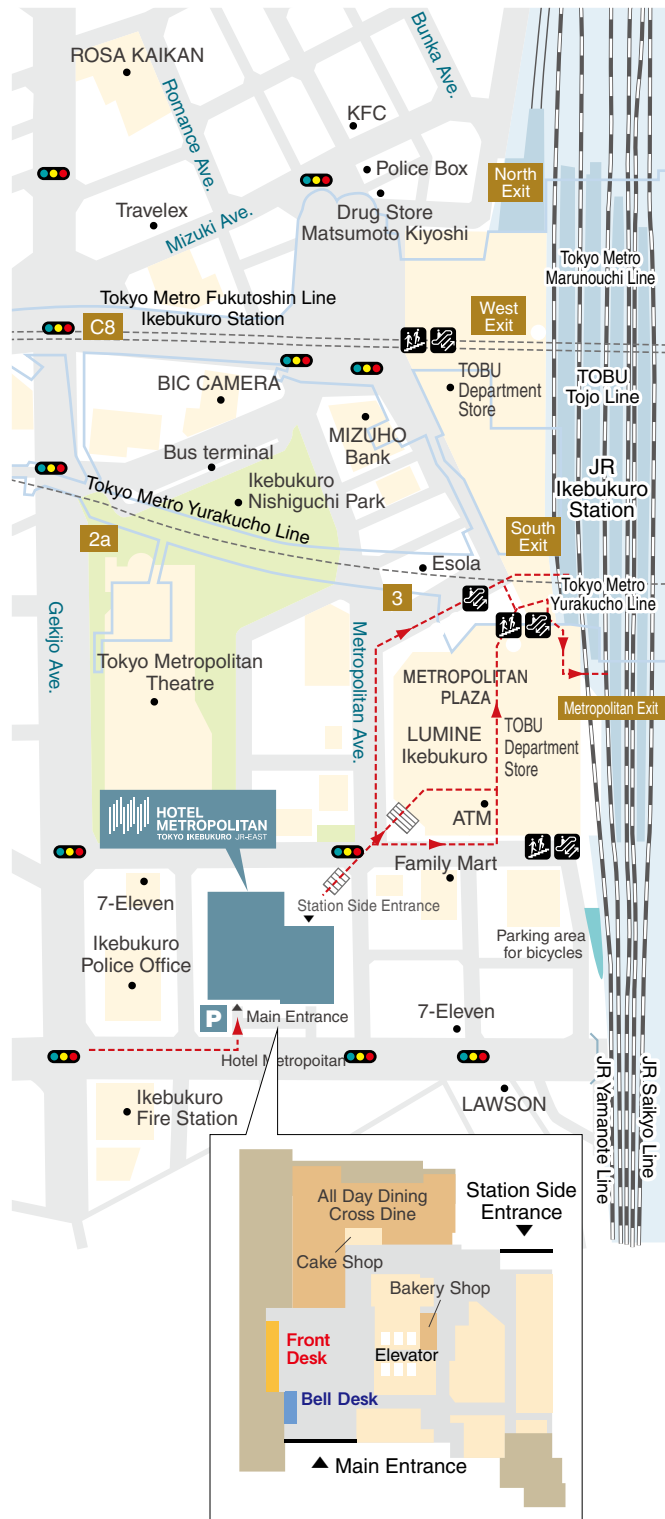

Location Map

1-6-1, Nishi-Ikebukuro, Toshima-ku Tokyo 171-8505
03-3980-1111

- | | |
|---|---|
| <p>1 LUMINE Ikebukuro
 11:00a.m. – 9:30p.m.
 Saturdays, Sundays and
 Holidays
 11:00a.m. – 9:00p.m.
 <Restaurant>
 11:00a.m. – 10:30p.m.</p> | <p>4 SEIBU Department Store
 10:00a.m. – 9:00p.m.
 Sundays and Holidays
 10:00a.m. – 8:00p.m.
 <Restaurant>
 11:00a.m. – 11:00p.m.</p> |
| <p>2 TOBU Department Store
 10:00a.m. – 8:00p.m.
 Everyday except Sundays and
 Holidays 10:00a.m. – 9:00p.m.
 <Restaurant>
 11:00a.m. – 10:00p.m.</p> | <p>5 BIC CAMERA Main Store
 10:00a.m. – 10:00p.m.</p> |
| <p>3 BIC CAMERA West
 10:00a.m. – 9:00p.m.</p> | <p>6 YAMADA LAB11
 10:00a.m. – 10:00p.m.</p> |
| | <p>7 MARUI Department Store
 11:00a.m. – 8:30p.m.</p> |